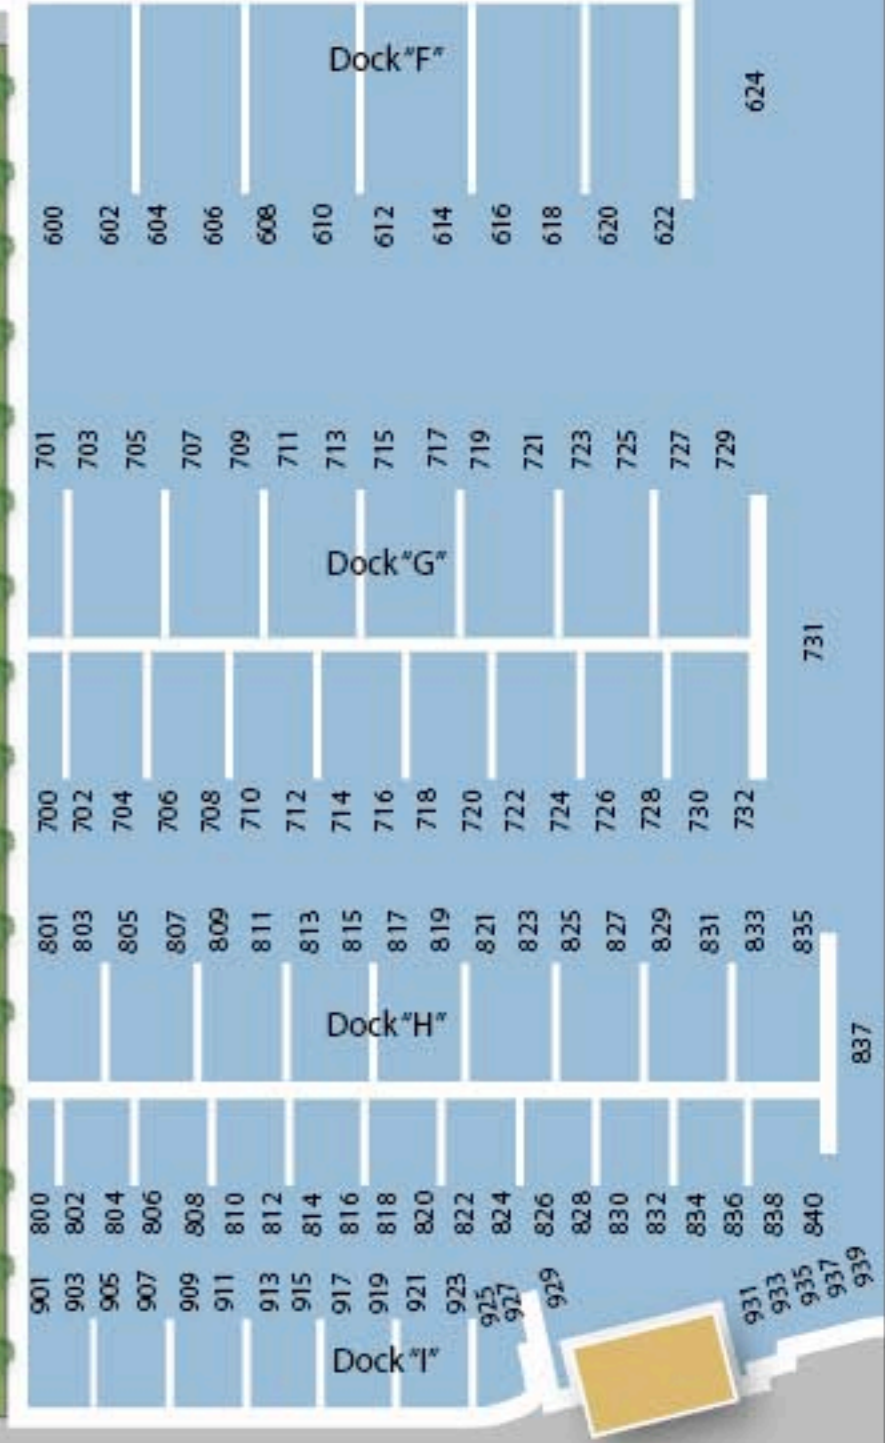

Latitude 26 degrees 6" 42'  
Longitude -80 degrees 6" 17'

Intracoastal Waterway

South Basin

North Basin

AIA - Seabreeze Blvd

Beach

(800) 755-9558