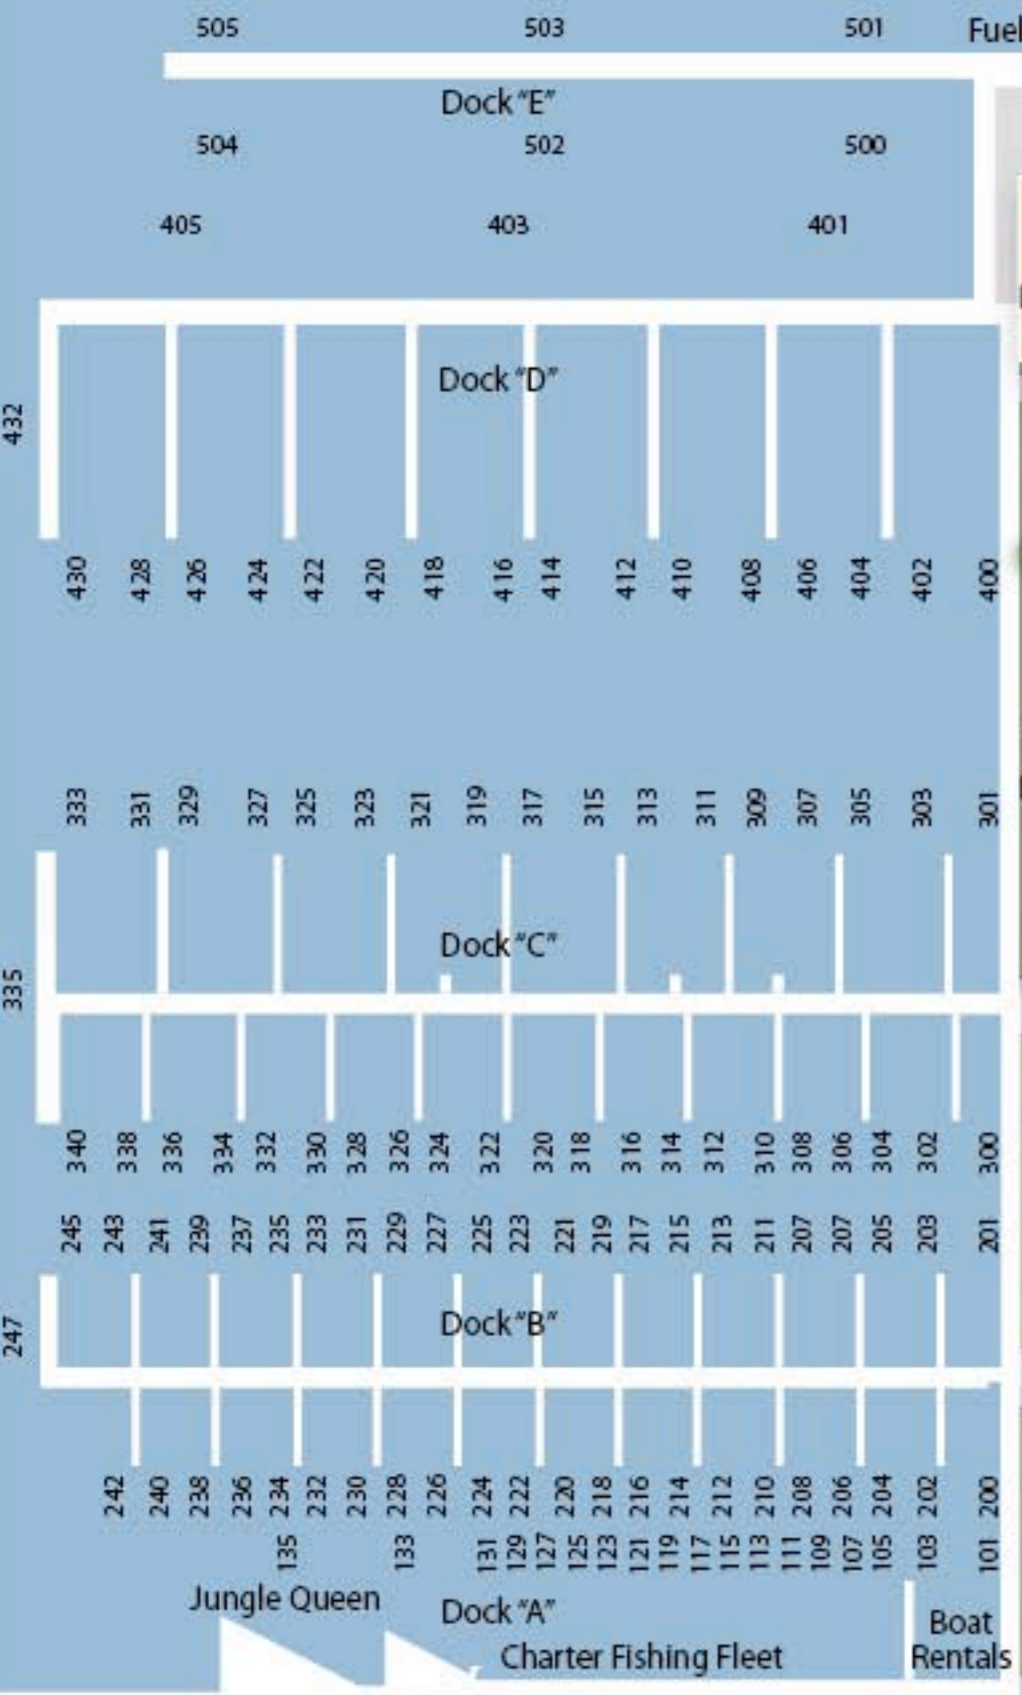

Latitude 26 degrees 6" 42'  
Longitude -80 degrees 6" 17'

Intracoastal Waterway

South Basin

North Basin

AIA - Seabreeze Blvd

Beach

(800) 755-9558